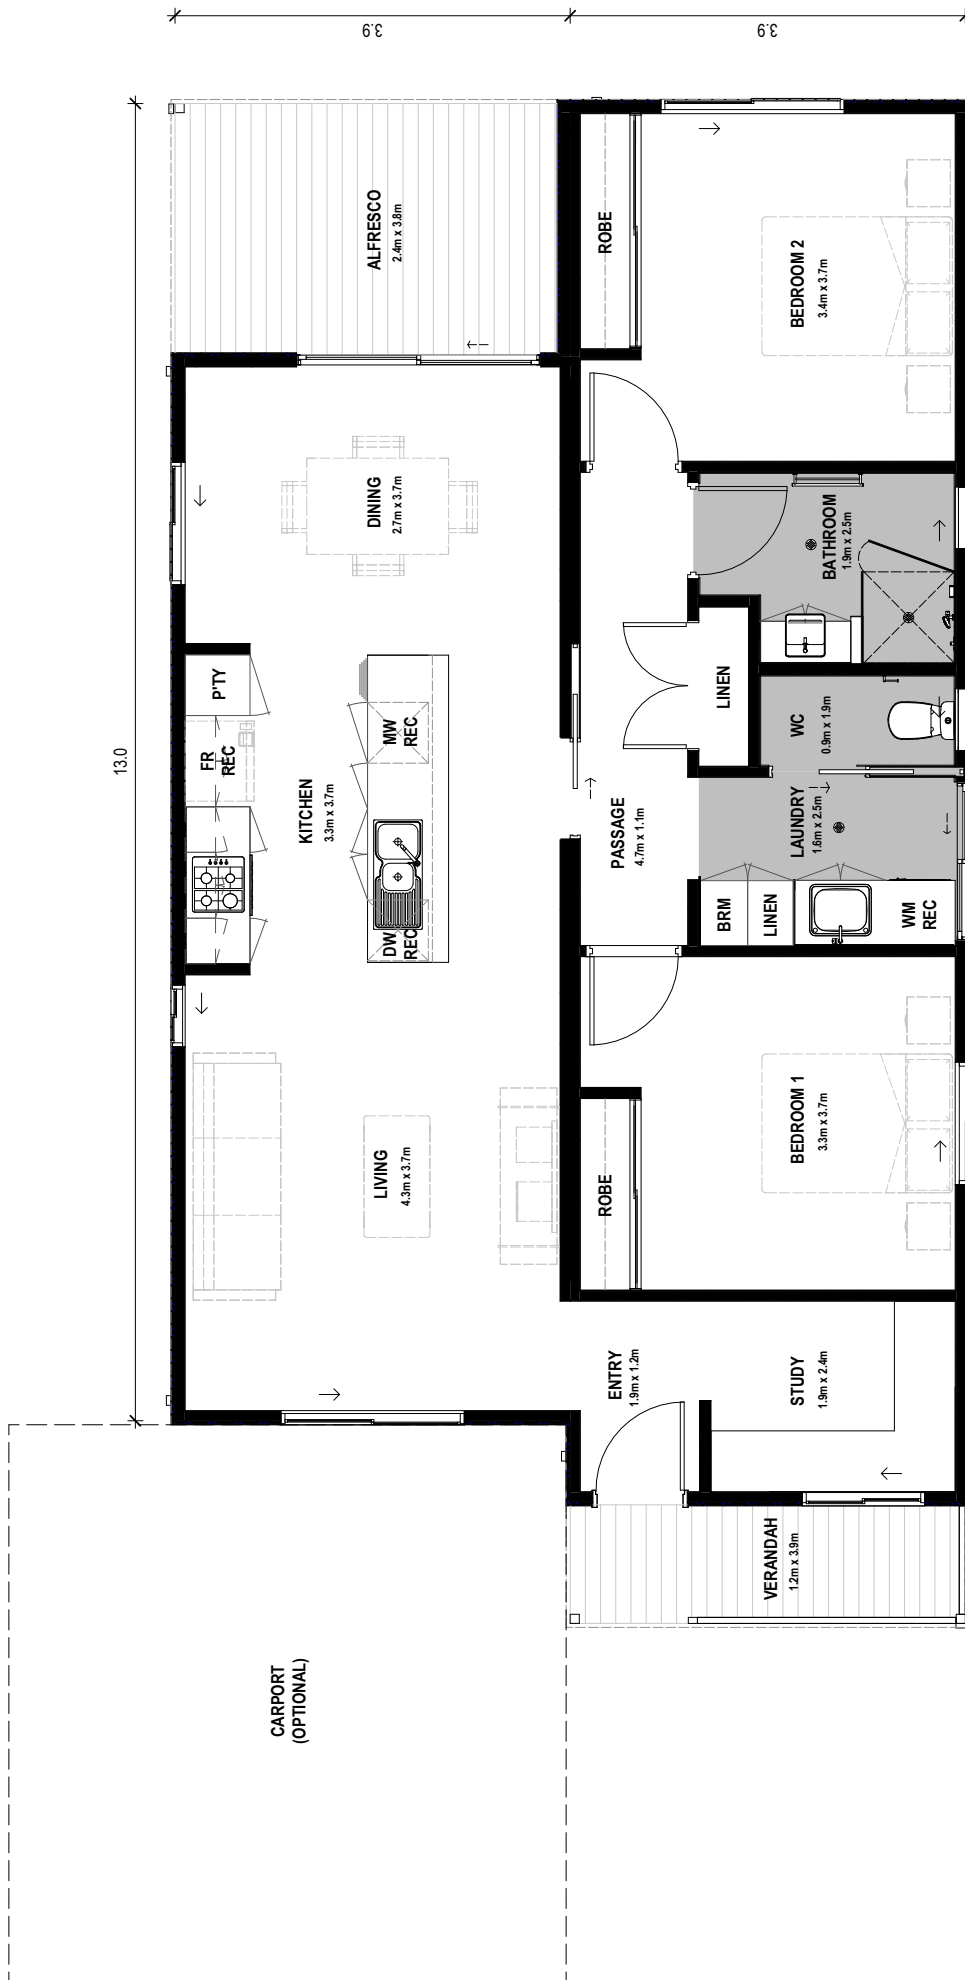

Image for illustration purposes only

Bundaleer

2  + Study 1 

With a spacious alfresco, verandah and an open living room, this impressive two-bedroom home with study presents comfortable living for an affordable price.

This home gives you the space to both entertain and relax, perfect for lifestyle villages, social and community housing.

- 2 bedroom x 1 bathroom
- 600mm appliance package
- Reverse cycle air conditioning
- Internal wall painting
- Quality floor coverings
- Window treatments
- Internal and external light fittings
- Stylish bathroom
- Delivery options available

AREAS	
LIVING	96.8m ²
VERANDAH	4.5m ²
ALFRESCO	9.3m ²
TOTAL	110.6m ²